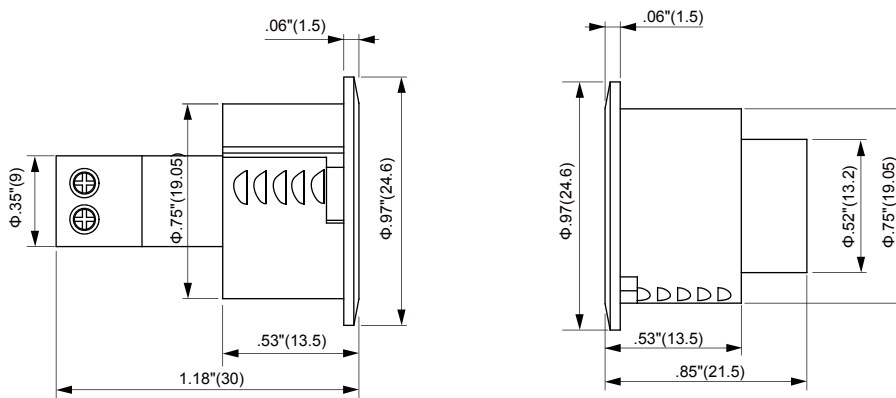

TANE-3/4 TC/TANE-3/4B TC

The Best Guarantee Since 1984 : $50-1

TANE ALARM PRODUCTS

906 JERICHO TURNPIKE, NEW HYDE PARK, NY 11040

Tel: 800-852-5050 • 516-328-3351 • Fax: 516-326-9125

www.tanealarm.com • E-MAIL: info@tanealarm.com