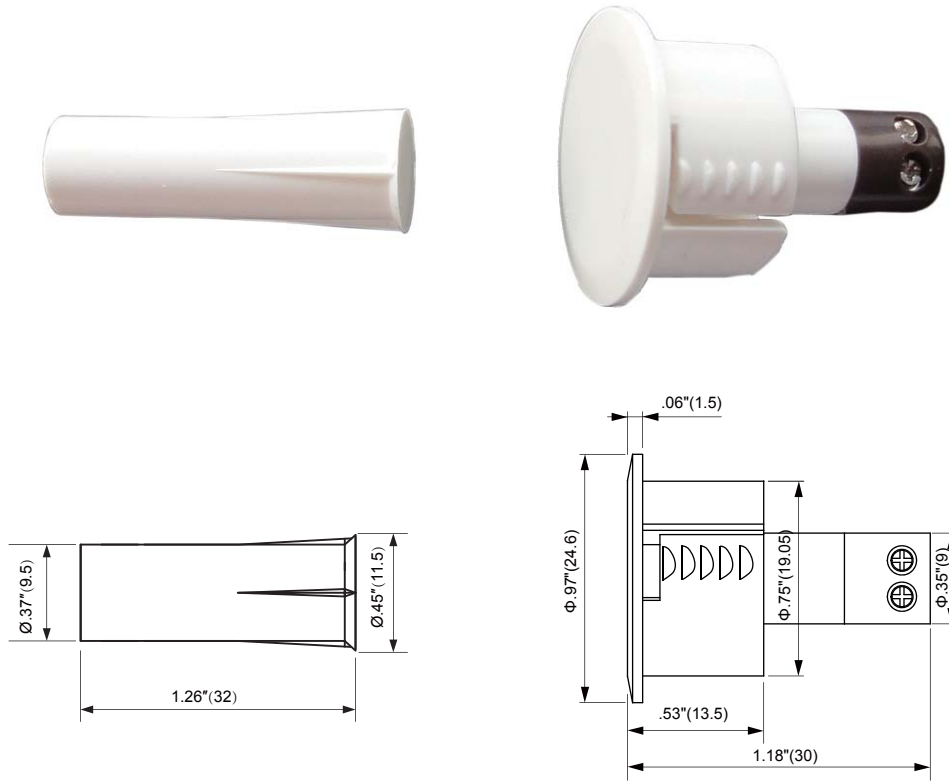

TANE-3/4 TC

RECESSED CONTACTS

Outline Dimensions

Unit: inch(mm)

TANE-3/4 TC W/TAP-10 MAG

The Best Guarantee Since 1984 : $50-1

TANE ALARM PRODUCTS

906 JERICO TURNPIKE, NEW HYDE PARK, NY 11040

Tel: 800-852-5050 • 516-328-3351 • Fax: 516-326-9125

www.tanealarm.com • E-MAIL: info@tanealarm.com