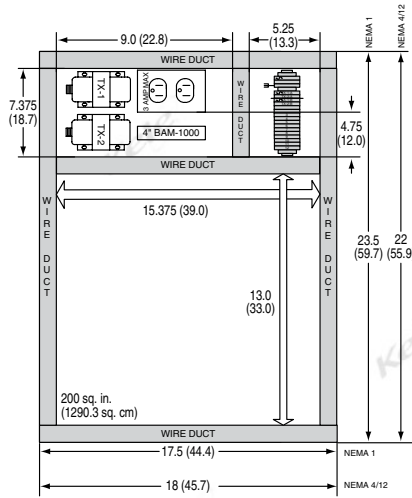

Interior Panel Mounting Dimensions

NSTA2018VA100	7.375"H x 13.125"W (18.7 x 33.3 cm)
NSTA2016412-GY	7.375"H x 13.125"W (18.7 x 33.3 cm)
NSTA2620VA200	13.0" H x 15.375" W (33.0 x 39.0 cm)
NSTA2420412-GY	13.0" H x 15.375" W (33.0 x 39.0 cm)
NSTA3826VA300	24.0" H x 20" W (61.0 x 50.8 cm)
NSTA3624412-GY	24.0" H x 20" W (61.0 x 50.8 cm)

Warranty

1 year

DIMENSIONS

One Transformer Panel

Two Transformer Panel

Three Transformer Panel

ORDERING INFORMATION

MODEL