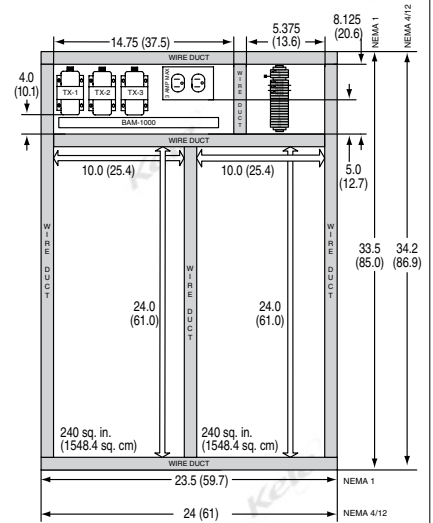

Interior Panel Mounting Dimensions

NSTA2018VA100	7.375"H x 13.125"W (18.7 x 33.3 cm)
NSTA2016412-GY	7.375"H x 13.125"W (18.7 x 33.3 cm)
NSTA2620VA200	13.0" H x 15.375" W (33.0 x 39.0 cm)
NSTA2420412-GY	13.0" H x 15.375" W (33.0 x 39.0 cm)
NSTA3826VA300	24.0" H x 20" W (61.0 x 50.8 cm)
NSTA3624412-GY	24.0" H x 20" W (61.0 x 50.8 cm)

Warranty

1 year

DIMENSIONS

One Transformer Panel

Two Transformer Panel

Three Transformer Panel

ORDERING INFORMATION

MODEL