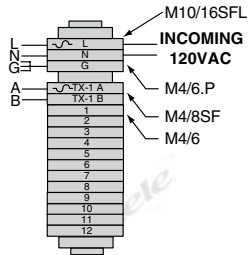

DIMENSIONS

One Transformer Panel