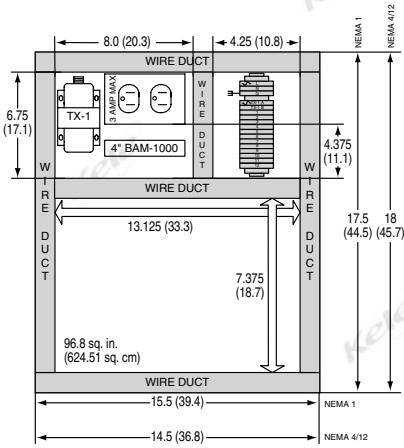

DIMENSIONS

One Transformer Panel