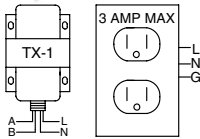

DIMENSIONS

One Transformer Panel