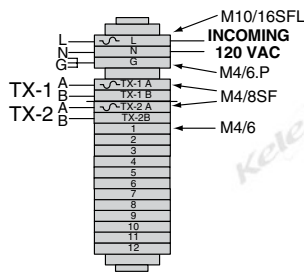

Interior Panel Mounting Dimensions

NSTA2018VA100	7.375"H x 13.125"W (18.7 x 33.3 cm)
NSTA2016412-GY	7.375"H x 13.125"W (18.7 x 33.3 cm)
NSTA2620VA200	13.0" H x 15.375" W (33.0 x 39.0 cm)
NSTA2420412-GY	13.0" H x 15.375" W (33.0 x 39.0 cm)
NSTA3826VA300	24.0" H x 20" W (61.0 x 50.8 cm)
NSTA3624412-GY	24.0" H x 20" W (61.0 x 50.8 cm)

Warranty

1 year

DIMENSIONS

One Transformer Panel

Two Transformer Panel

Three Transformer Panel

ORDERING INFORMATION

MODEL